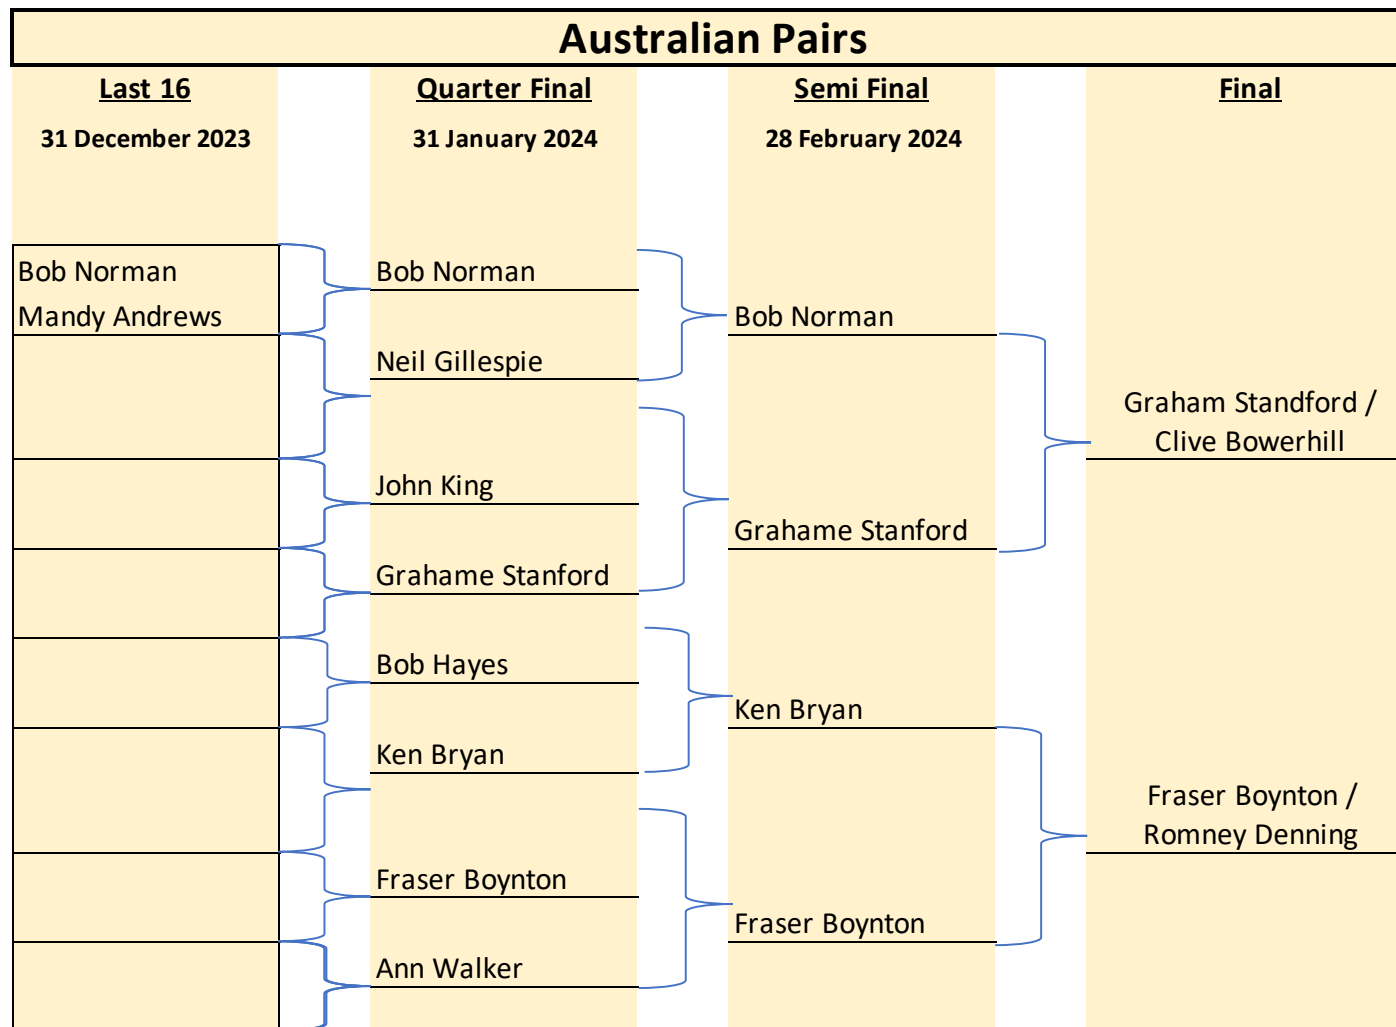

Play By Date

No	Name
1	Neil Gillespie Ros Corke
2	Ken Bryan Joan Coleman
3	Mandy Andrews Steve Andrews
4	Ann Walker Roy Walker
5	Fraser Boynton Romney Denning
6	Grahame Stanford Clive Bowerhill
7	John King Anita King
8	Bob Norman Mike Bailey
9	Bob Hayes David Parker-Smith
10	
11	
12	

THE NAME OF THE FIRST MENTIONED IN EACH TEAM IS USED TO INDICATE WHICH TEAMS CHALLENGE EACH OTHER